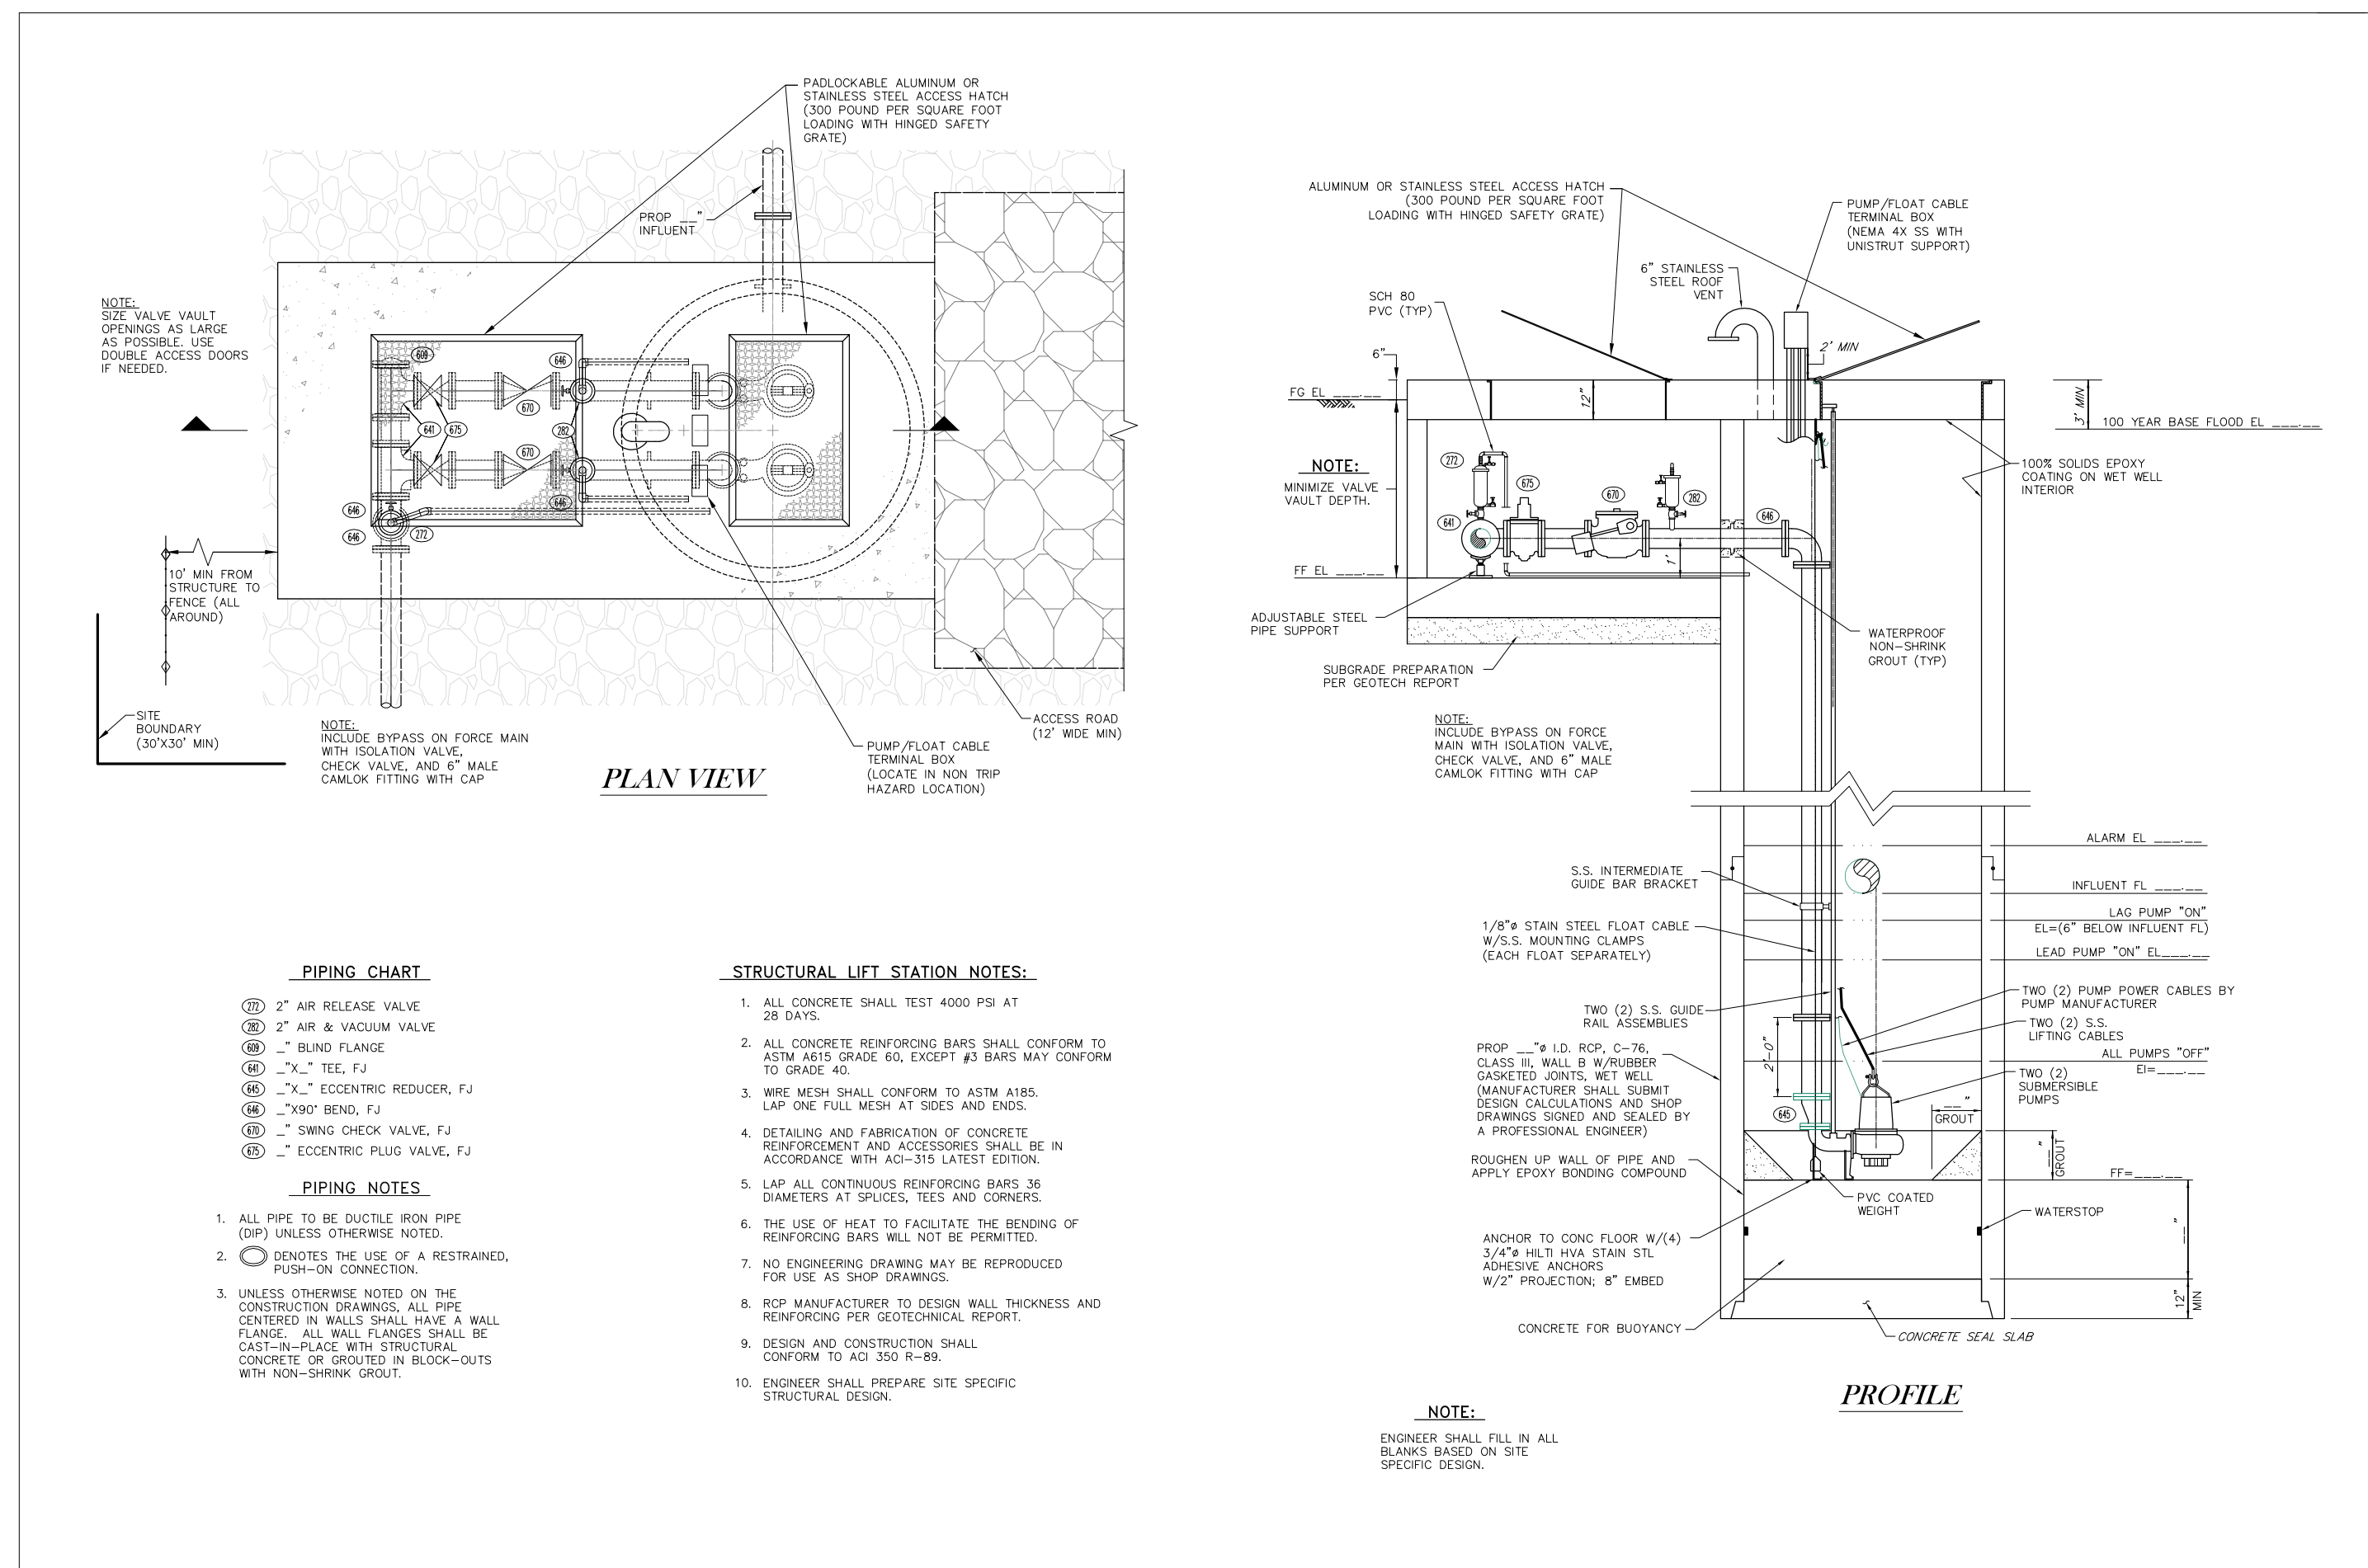

COLLEGE STATION  
STANDARD LIFT STATION

REVISIONS:

CITY OF COLLEGE STATION

DRAWN BY: JGA  
DATE: 06-01-09  
SCALE: N T S  
APPROVED: S.E.D.

FIGURE:  
LS1

SHEET 2 OF 2

COLLEGE STATION  
STANDARD LIFT STATION

# COLLEGE STATION STANDARD LIFT STATION

DRAWN BY: J.G.A.  
DATE: 06-01-09  
SCALE: N T S  
APPROVED: S.E.D.